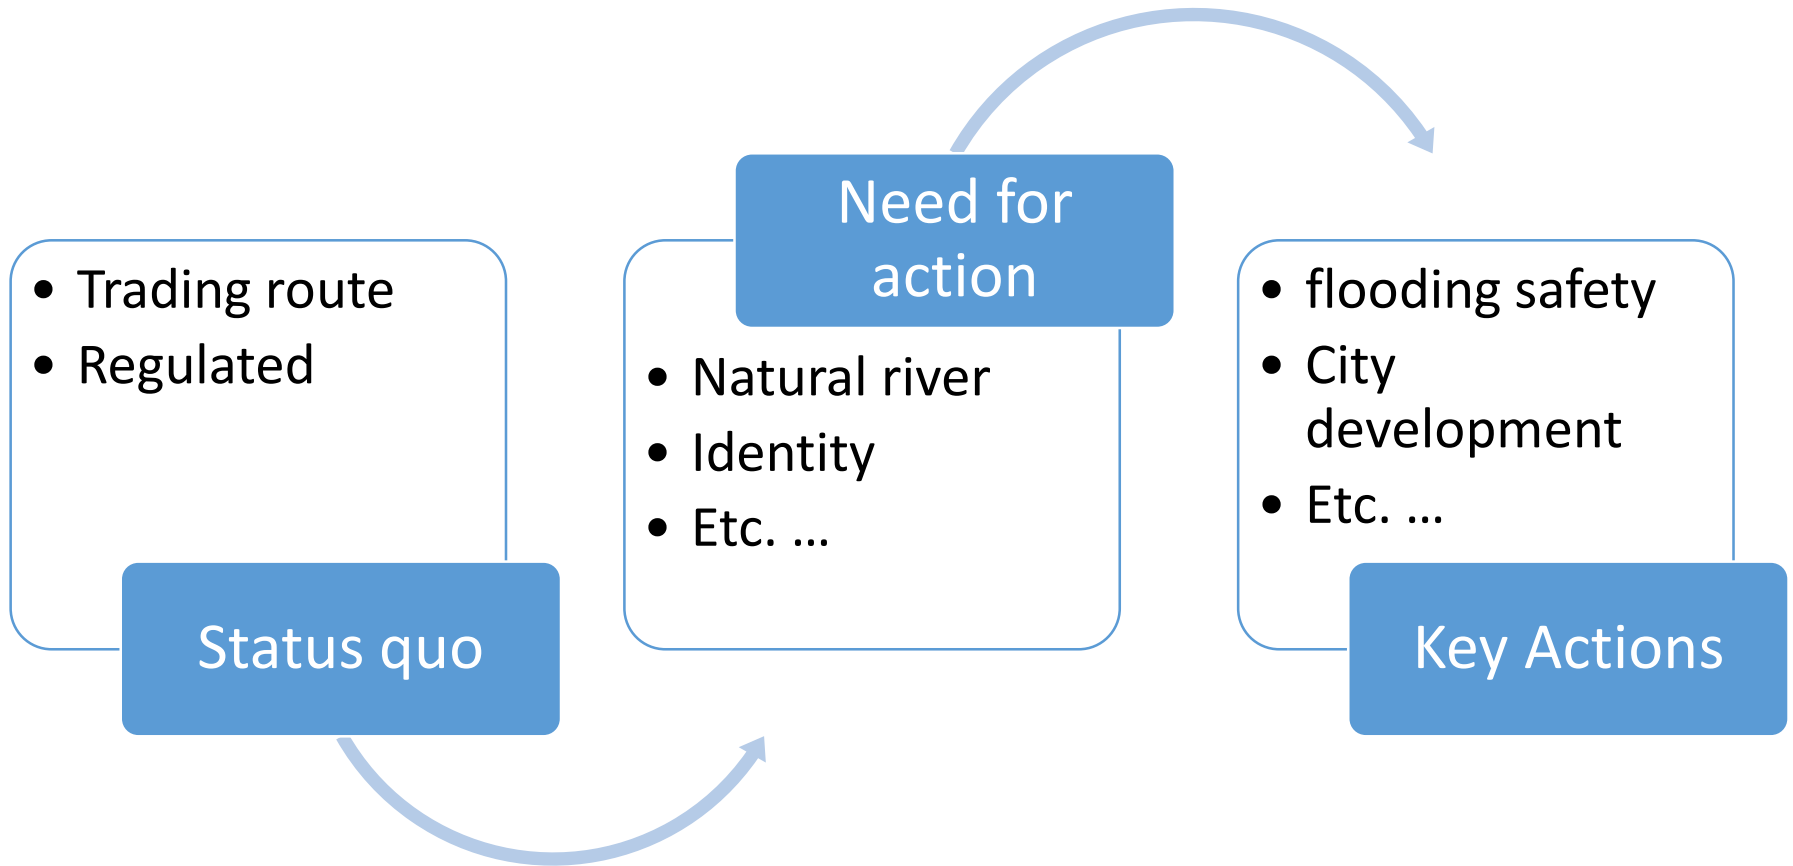

Vechte Valley Strategy